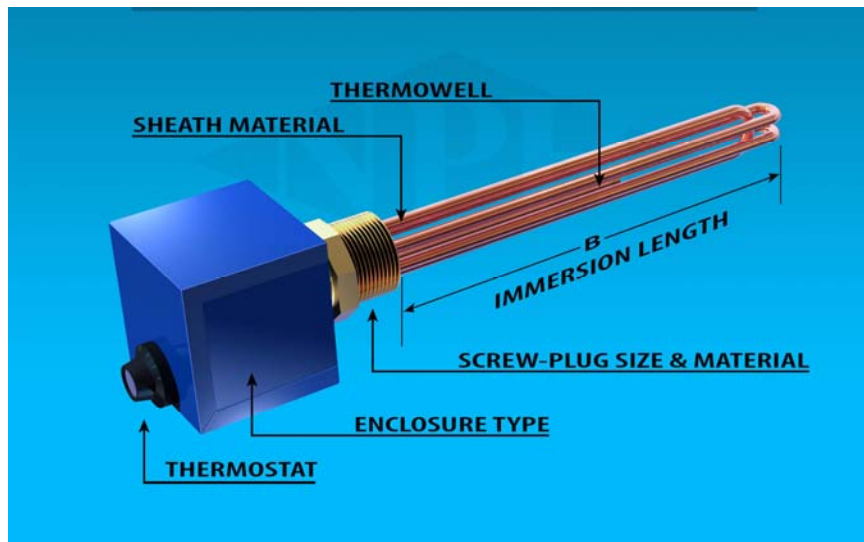

## Screw-Plug Immersion Heaters

Screw-Plug Immersion Heaters

Screw Plug Immersion Heaters are ideal for immersion in liquids, where space and connections are a problem. These Heaters are installed in medium to small size containers at pressures up to 3000 PSI. Watt densities from 90 Watts/sq. inch, Explosion Proof (NEMA 7), Corrosion Resistant (NEMA 4X), and General Purpose Terminal housings are available. A number of sheath materials like Titanium, Incoloy, Stainless Steel, Steel, and Copper can be used as required for specific applications. To guarantee sheath material and watt density compatibility with material or process being heated consult NPH.

- High watt densities, wattage's in smaller areas
- Passivated 316 Stainless Steel option
- Sheath temperatures to 1200°F
- Low watt densities possible for delicate applications
- NPT sizes from 1 " to 2 1 /2"
- Applications solids, liquids, gases.

### Heaters Specifications / Options:

Voltages. . . . . 120 to 600 Volts Single or Three Phase  
 Wattage's. . . . . Varied from 150 watts to 50 Kilowatts  
 Sheath Materials. . . . . Titanium, Monel, Incoloy, 316/304 Stainless, Steel Copper, Carbon Steel  
 Max Temperatures. . . . . Incoloy 1600 degrees F (870 C)  
 Screw Plug Sizes NPT. . . . . 1 ", 1 1 /4", 2", and 2 1 /2" BSP sizes call HCS  
 Terminal Enclosures. . . . . General Purpose (NEMA 1 ), Moisture Resistant (NEMA 4), Corrosion Resistant ( NEMA 4X),